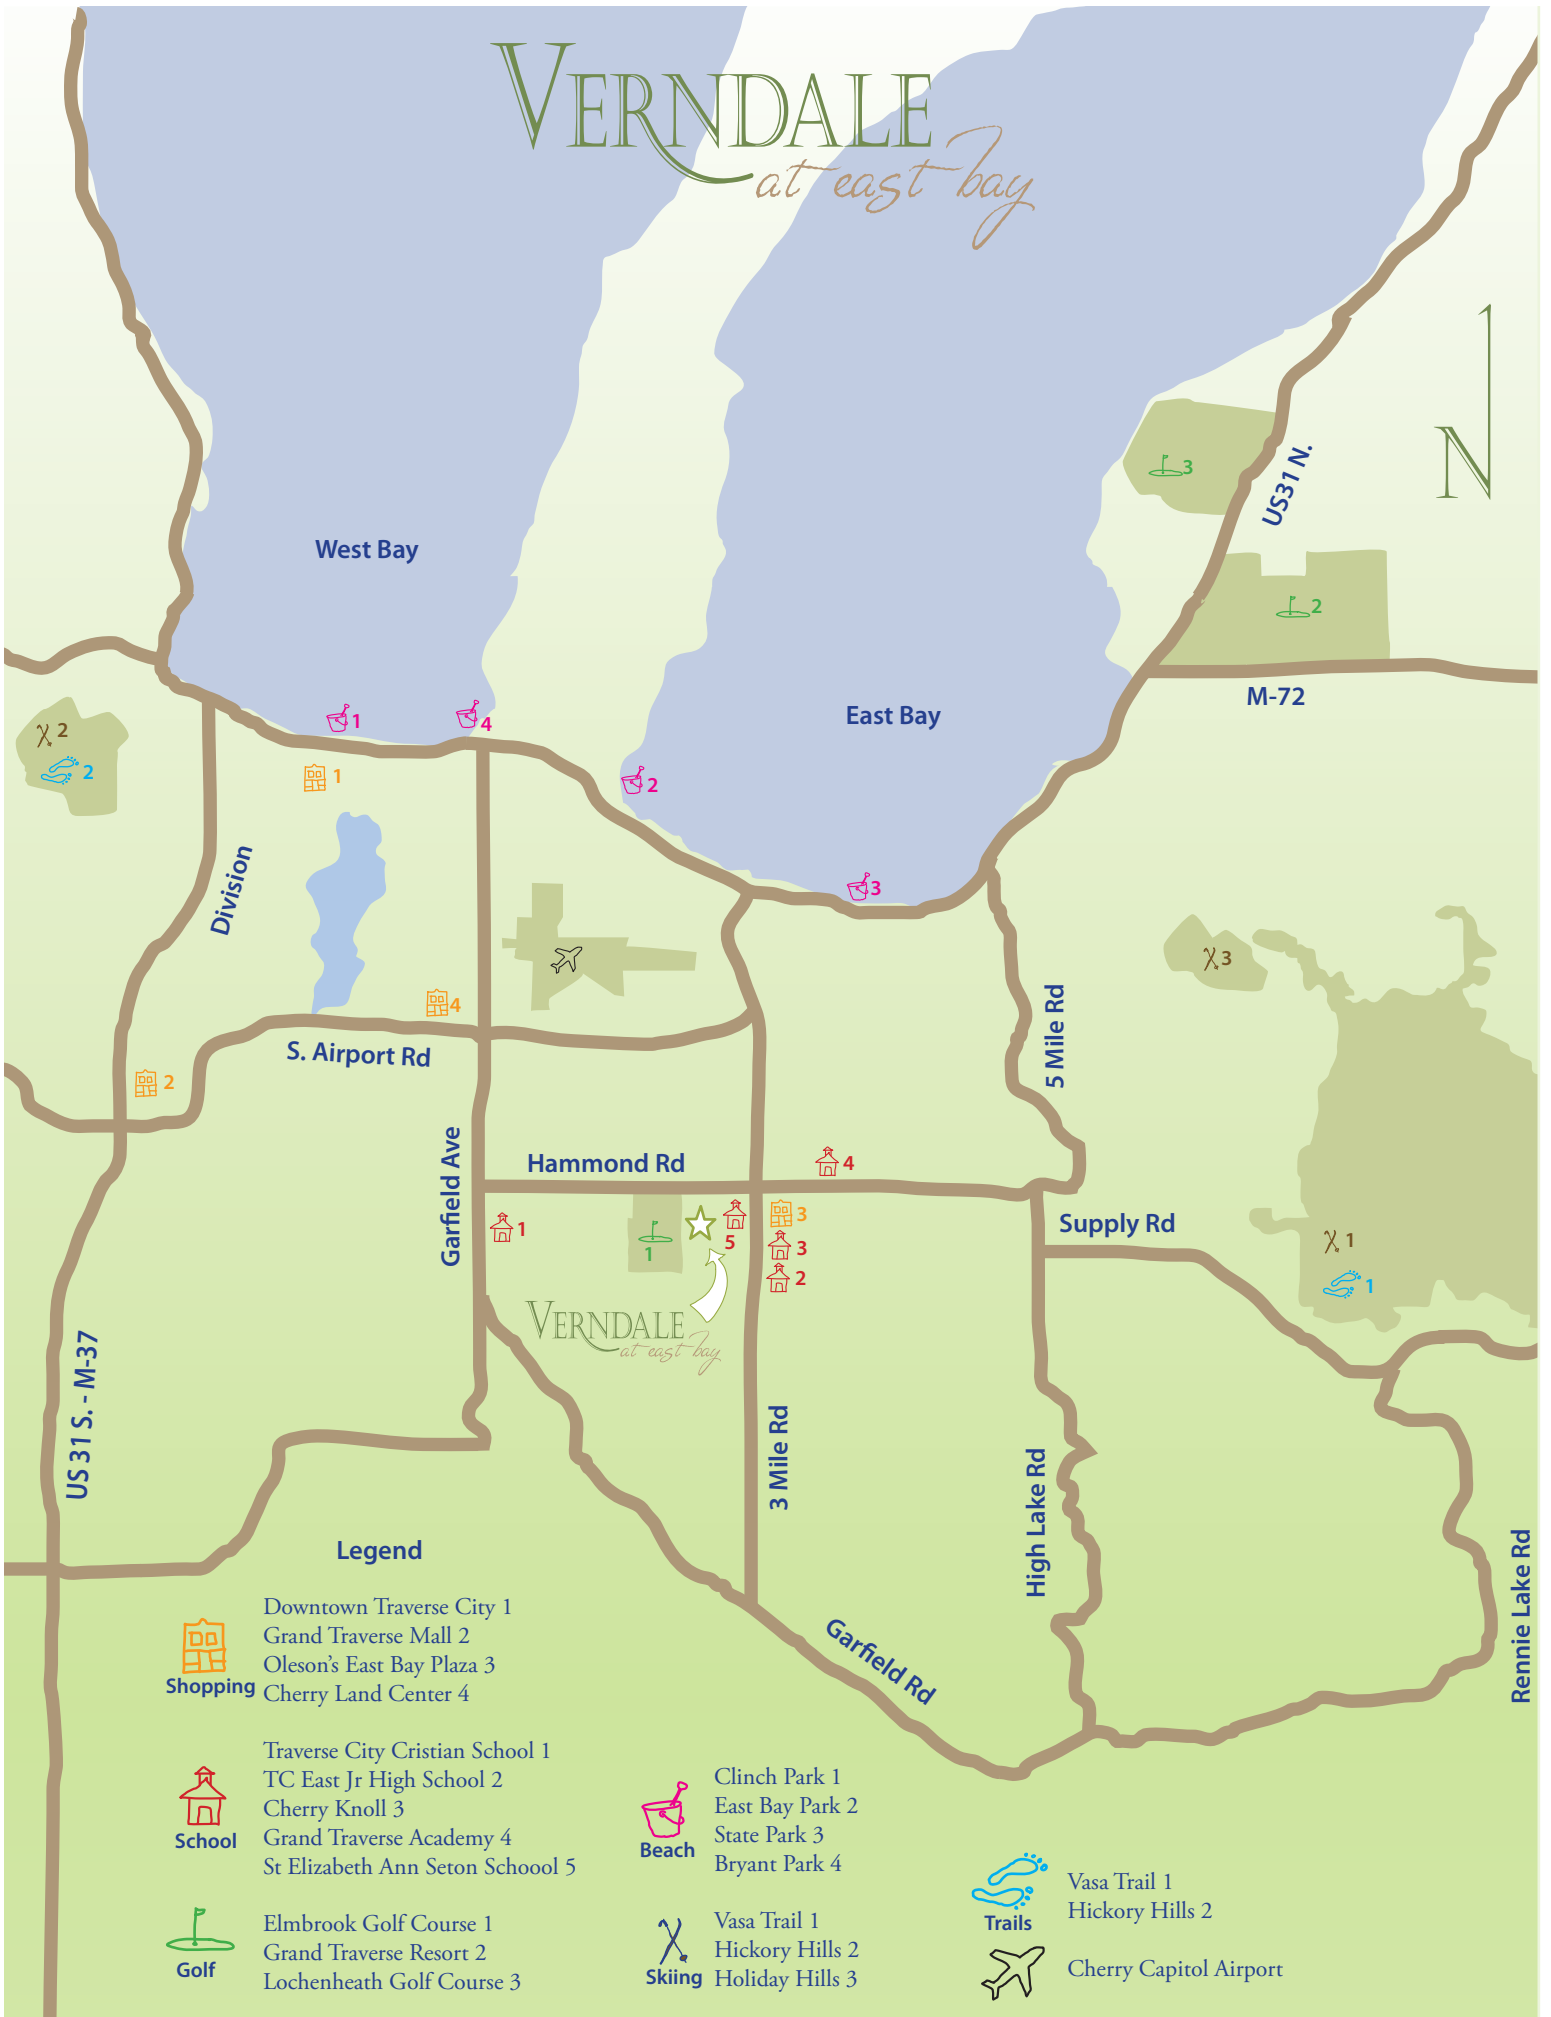

VERNDALE *at east bay*

Legend

-  Shopping
 - Downtown Traverse City 1
 - Grand Traverse Mall 2
 - Oleson's East Bay Plaza 3
 - Cherry Land Center 4
-  School
 - Traverse City Cristian School 1
 - TC East Jr High School 2
 - Cherry Knoll 3
 - Grand Traverse Academy 4
 - St Elizabeth Ann Seton School 5
-  Golf
 - Elmbrook Golf Course 1
 - Grand Traverse Resort 2
 - Lochenheath Golf Course 3

-  Beach
 - Clinch Park 1
 - East Bay Park 2
 - State Park 3
 - Bryant Park 4
-  Skiing
 - Vasa Trail 1
 - Hickory Hills 2
 - Holiday Hills 3

-  Trails
 - Vasa Trail 1
 - Hickory Hills 2
-  Cherry Capitol Airport